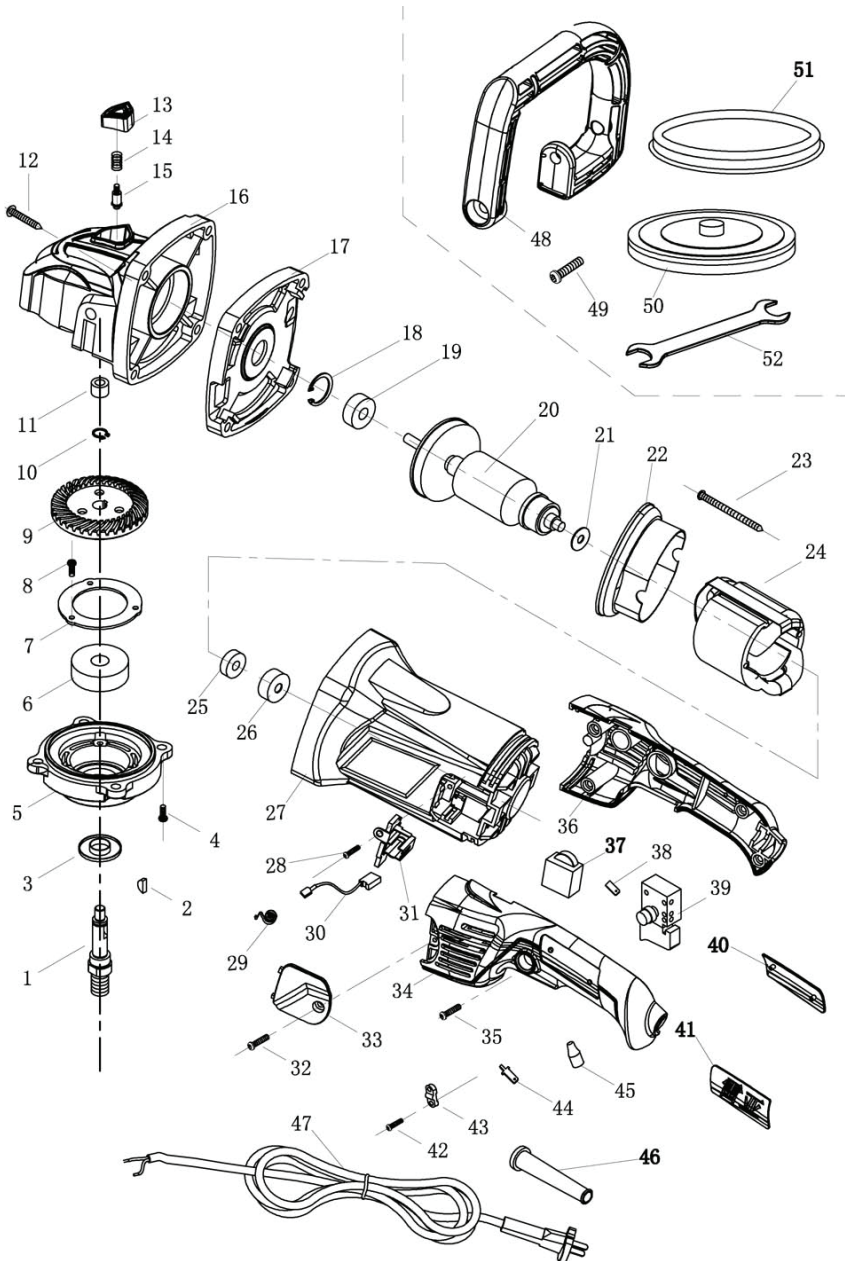

Exploded view of Polisher RD-PC06

PARTS LIST					
No	Description	Qty	No	Description	Qty
1	Outputshaft	1	27	House	1
2	Woodruff key	1	28	Screw ST4X10BT	2
3	Dust cap	1	29	Coil spring	2
4	Screw M5X14	4	30	Carbon brush	2
5	front cover	1	31	Brush yoke	2
6	Bearing6202RS	1	32	Screw ST4.2X12BT	2
7	Bearing cover	1	33	Left and right side cover	2
8	Screw M4x8	3	34	Left handle	1
9	Big gear	1	35	Screw ST4.2X16BT	4
10	Axle spring	1	36	Right handle	1
11	Needle bearing	1	37	speed controller	
12	Screw ST5X35	4	38	jeans button	2
13	Locking cap	1	39	Switch	1
14	Locking spring	1	40	Right handle card	1
15	Lock pin	1	41	Left handle card	1
16	gearcase	1	42	Screw ST4.2X14A	2
17	inner cover	1	43	Cable pressing plate	1
18	Hole card spring	1	44	Male tab	2
19	bearing 6201DW	1	45	wire nut	1
20	Rotor	1	46	Cable Sheath	1
21	Steel gasket	1	47	Cable wire	1
22	Fan shroud	1	48	Assistant handle	1
23	Screw ST5X65A	2	49	Screw M8x20	2
24	Stator	1	50	Polishing disk	1
25	Bearing 608DDW	1	51	felt wheel	1
26	Bearing holder	1	52	Spanner	1